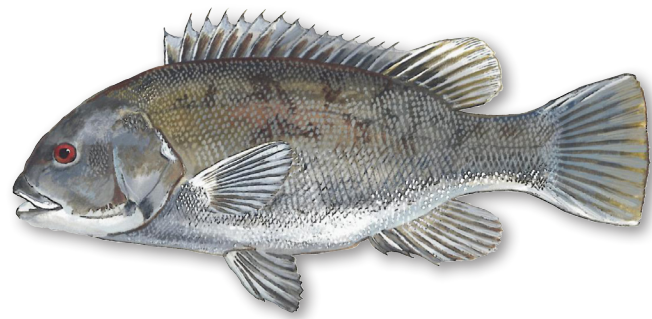

# Coastal Fishes of Maryland

**Atlantic Croaker**

**Black Drum**

**Spotted Seatrout**

**Southern Kingfish**

**Spot**

**Red Drum**

**Weakfish**

**Blueline Tilefish**

**Black Sea Bass**

**Tautog**

**Sheepshead**

**Gray Triggerfish**

**Striped Bass**

**Bluefish**

**Summer Flounder**