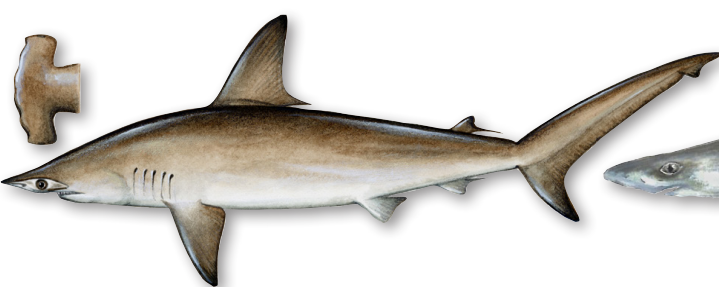

# Coastal Fishes of Maryland

**Atlantic Croaker**

**Black Drum**

**Spotted Seatrout**

**Southern Kingfish**

**Spot**

**Red Drum**

**Weakfish**

**Blueline Tilefish**

**Black Sea Bass**

**Tautog**

**Sheepshead**

**Gray Triggerfish**

**Striped Bass**

**Bluefish**

**Summer Flounder**

**Atlantic Spadefish**

**Spanish Mackerel**

**White Marlin**

**Yellowfin Tuna**

**Bluefin Tuna**

**Cobia**

**Dolphinfish (Mahi Mahi)**

**Wahoo**

**Bigeye Tuna**

**Scalloped Hammerhead**

**Spiny Dogfish**

**Smooth Dogfish**

**Sandbar Shark**

**PROHIBITED**