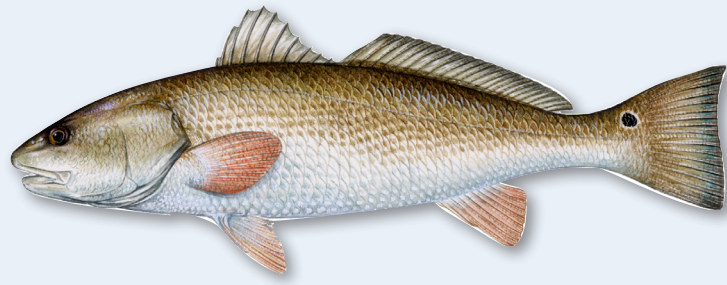

# Coastal Fishes of Maryland

**Atlantic Croaker**

**Black Drum**

**Spotted Seatrout**

**Southern Kingfish**

**Spot**

**Red Drum**

**Weakfish**

**Blueline Tilefish**

**Black Sea Bass**

**Tautog**

**Sheepshead**

**Gray Triggerfish**

**Striped Bass**

**Bluefish**

**Summer Flounder**