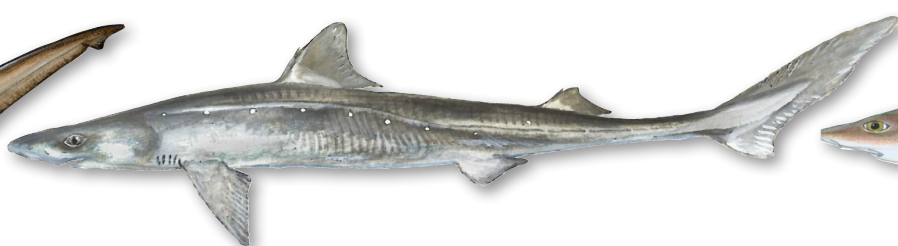

# Coastal Fishes of Maryland

**Atlantic Croaker**

**Black Drum**

**Spotted Seatrout**

**Southern Kingfish**

**Spot**

**Red Drum**

**Weakfish**

**Blueline Tilefish**

**Black Sea Bass**

**Tautog**

**Sheepshead**

**Gray Triggerfish**

**Striped Bass**

**Bluefish**

**Summer Flounder**

**Atlantic Spadefish**

**Spanish Mackerel**

**White Marlin**

**Yellowfin Tuna**

**Bluefin Tuna**

**Cobia**

**Dolphinfish (Mahi Mahi)**

**Wahoo**

**Bigeye Tuna**

**Scalloped Hammerhead**

**Spiny Dogfish**

**Smooth Dogfish**

**Sandbar Shark**

**PROHIBITED**