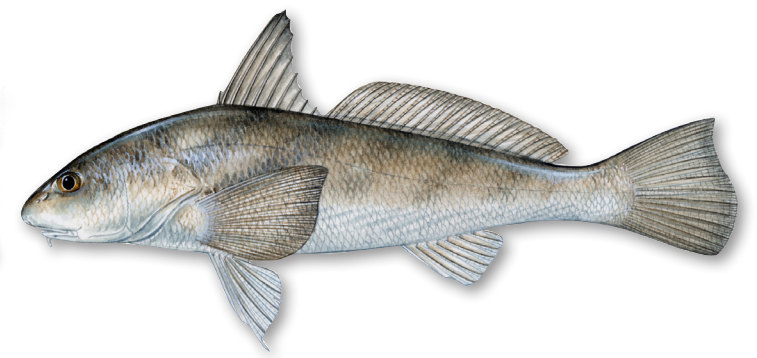

# Coastal Fishes of Maryland

**Atlantic Croaker**

**Black Drum**

**Spotted Seatrout**

**Southern Kingfish**

**Spot**

**Red Drum**

**Weakfish**

**Blueline Tilefish**

**Black Sea Bass**

**Tautog**

**Sheepshead**

**Gray Triggerfish**

**Striped Bass**

**Bluefish**

**Summer Flounder**