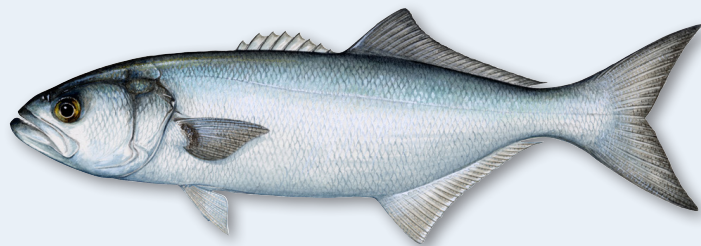

# Coastal Fishes of Maryland

**Atlantic Croaker**

**Black Drum**

**Spotted Seatrout**

**Southern Kingfish**

**Spot**

**Red Drum**

**Weakfish**

**Blueline Tilefish**

**Black Sea Bass**

**Tautog**

**Sheepshead**

**Gray Triggerfish**

**Striped Bass**

**Bluefish**

**Summer Flounder**