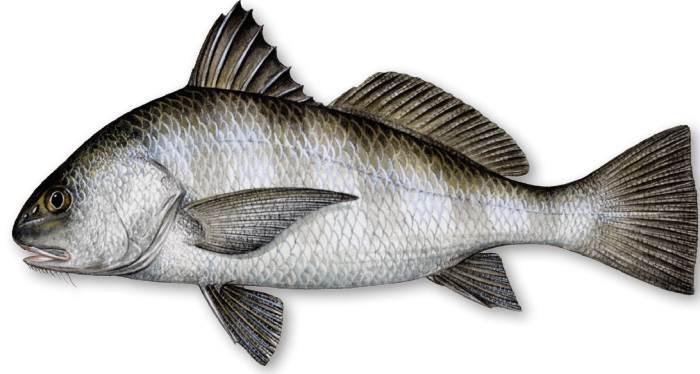

# Coastal Fishes of Maryland

**Atlantic Croaker**

**Black Drum**

**Spotted Seatrout**

**Southern Kingfish**

**Spot**

**Red Drum**

**Weakfish**

**Blueline Tilefish**

**Black Sea Bass**

**Tautog**

**Sheepshead**

**Gray Triggerfish**

**Striped Bass**

**Bluefish**

**Summer Flounder**