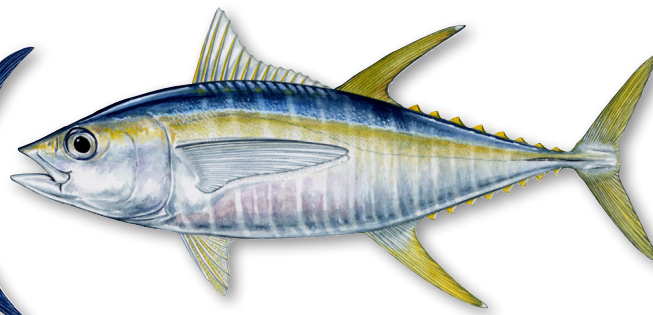

# Coastal Fishes of Maryland

**Atlantic Croaker**

**Black Drum**

**Spotted Seatrout**

**Southern Kingfish**

**Spot**

**Red Drum**

**Weakfish**

**Blueline Tilefish**

**Black Sea Bass**

**Tautog**

**Sheepshead**

**Gray Triggerfish**

**Striped Bass**

**Bluefish**

**Summer Flounder**

**Atlantic Spadefish**

**Spanish Mackerel**

**White Marlin**

**Yellowfin Tuna**

**Bluefin Tuna**

**Cobia**

**Dolphinfish (Mahi Mahi)**

**Wahoo**