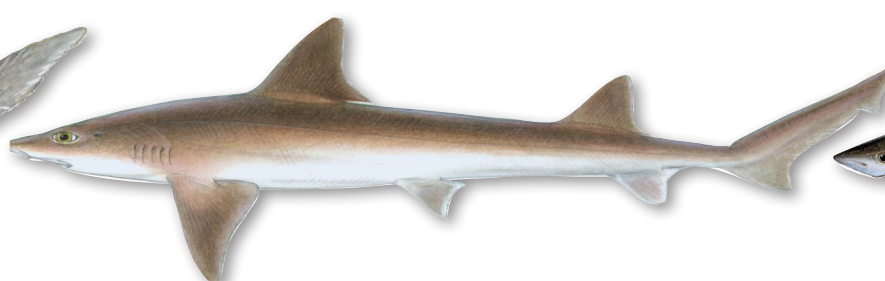

# Coastal Fishes of Maryland

**Atlantic Croaker**

**Black Drum**

**Spotted Seatrout**

**Southern Kingfish**

**Spot**

**Red Drum**

**Weakfish**

**Blueline Tilefish**

**Black Sea Bass**

**Tautog**

**Sheepshead**

**Gray Triggerfish**

**Striped Bass**

**Bluefish**

**Summer Flounder**

**Atlantic Spadefish**

**Spanish Mackerel**

**White Marlin**

**Yellowfin Tuna**

**Bluefin Tuna**

**Cobia**

**Dolphinfish (Mahi Mahi)**

**Wahoo**

**Bigeye Tuna**

**Scalloped Hammerhead**

**Spiny Dogfish**

**Smooth Dogfish**

**Sandbar Shark**

**PROHIBITED**