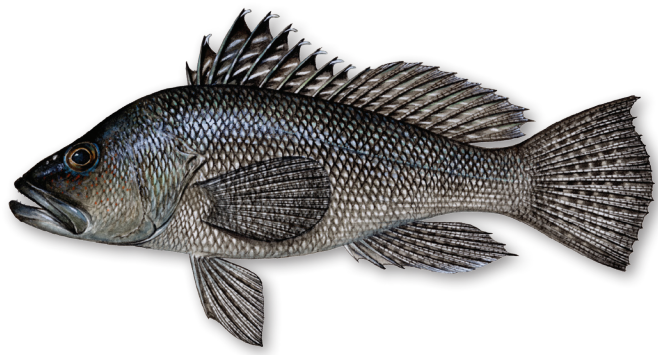

# Coastal Fishes of Maryland

**Atlantic Croaker**

**Black Drum**

**Spotted Seatrout**

**Southern Kingfish**

**Spot**

**Red Drum**

**Weakfish**

**Blueline Tilefish**

**Black Sea Bass**

**Tautog**

**Sheepshead**

**Gray Triggerfish**

**Striped Bass**

**Bluefish**

**Summer Flounder**