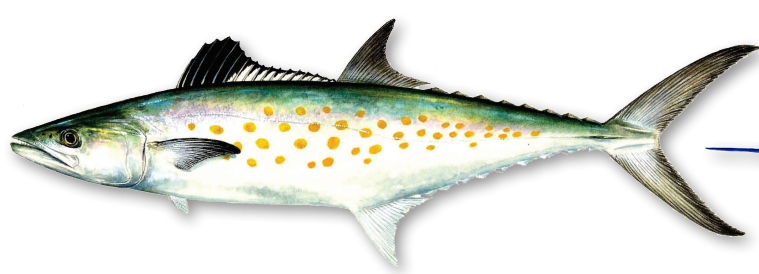

# Coastal Fishes of Maryland

**Atlantic Croaker**

**Black Drum**

**Spotted Seatrout**

**Southern Kingfish**

**Spot**

**Red Drum**

**Weakfish**

**Blueline Tilefish**

**Black Sea Bass**

**Tautog**

**Sheepshead**

**Gray Triggerfish**

**Striped Bass**

**Bluefish**

**Summer Flounder**

**Atlantic Spadefish**

**Spanish Mackerel**

**White Marlin**

**Yellowfin Tuna**

**Bluefin Tuna**

**Cobia**

**Dolphinfish (Mahi Mahi)**

**Wahoo**