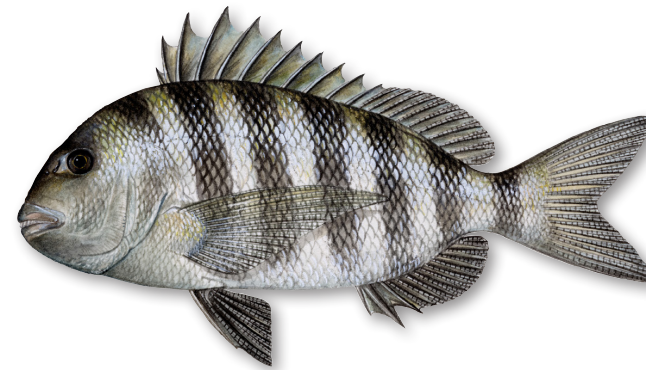

# Coastal Fishes of Maryland

**Atlantic Croaker**

**Black Drum**

**Spotted Seatrout**

**Southern Kingfish**

**Spot**

**Red Drum**

**Weakfish**

**Blueline Tilefish**

**Black Sea Bass**

**Tautog**

**Sheepshead**

**Gray Triggerfish**

**Striped Bass**

**Bluefish**

**Summer Flounder**