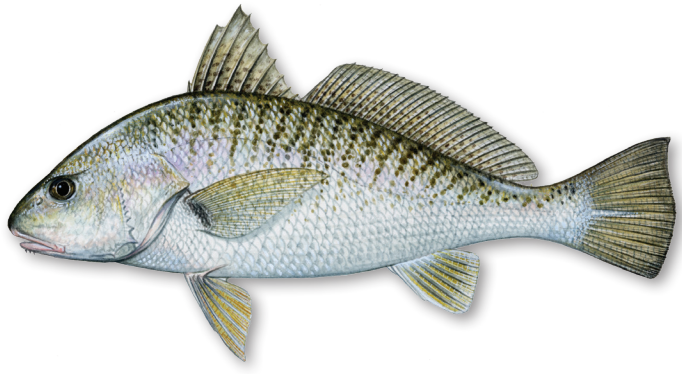

# Coastal Fishes of Maryland

**Atlantic Croaker**

**Black Drum**

**Spotted Seatrout**

**Southern Kingfish**

**Spot**

**Red Drum**

**Weakfish**

**Blueline Tilefish**

**Black Sea Bass**

**Tautog**

**Sheepshead**

**Gray Triggerfish**

**Striped Bass**

**Bluefish**

**Summer Flounder**