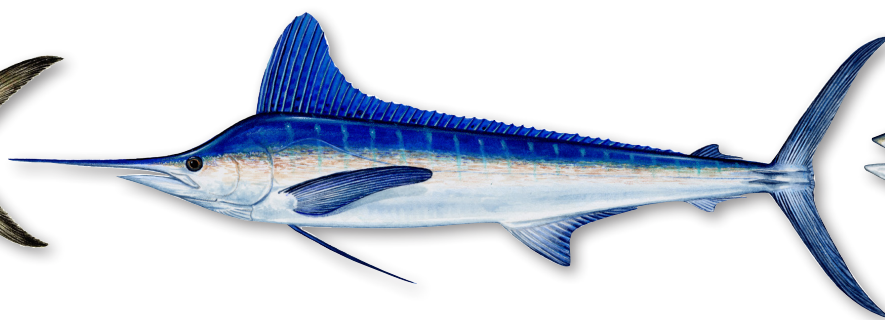

White Marlin