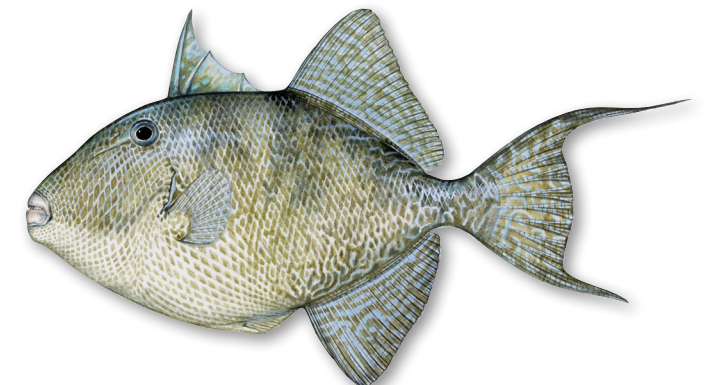

# Coastal Fishes of Maryland

**Atlantic Croaker**

**Black Drum**

**Spotted Seatrout**

**Southern Kingfish**

**Spot**

**Red Drum**

**Weakfish**

**Blueline Tilefish**

**Black Sea Bass**

**Tautog**

**Sheepshead**

**Gray Triggerfish**

**Striped Bass**

**Bluefish**

**Summer Flounder**