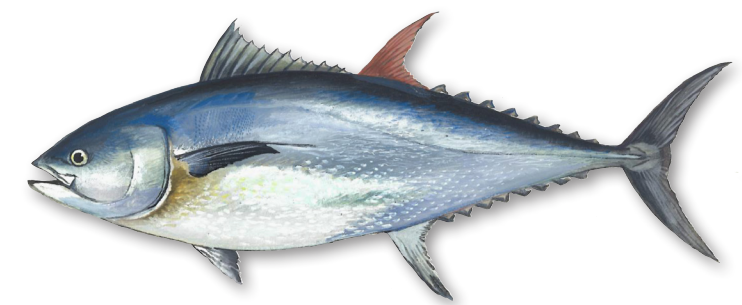

# Coastal Fishes of Maryland

**Atlantic Croaker**

**Black Drum**

**Spotted Seatrout**

**Southern Kingfish**

**Spot**

**Red Drum**

**Weakfish**

**Blueline Tilefish**

**Black Sea Bass**

**Tautog**

**Sheepshead**

**Gray Triggerfish**

**Striped Bass**

**Bluefish**

**Summer Flounder**

**Atlantic Spadefish**

**Spanish Mackerel**

**White Marlin**

**Yellowfin Tuna**

**Bluefin Tuna**

**Cobia**

**Dolphinfish (Mahi Mahi)**

**Wahoo**

**Bigeye Tuna**

**Scalloped Hammerhead**

**Spiny Dogfish**

**Smooth Dogfish**

**Sandbar Shark**

**PROHIBITED**