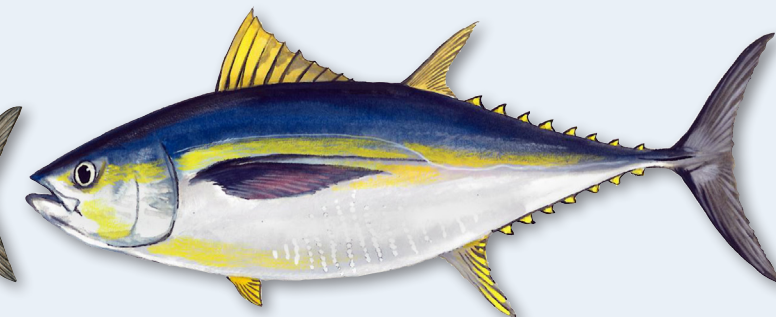

# Coastal Fishes of Maryland

**Atlantic Croaker**

**Black Drum**

**Spotted Seatrout**

**Southern Kingfish**

**Spot**

**Red Drum**

**Weakfish**

**Blueline Tilefish**

**Black Sea Bass**

**Tautog**

**Sheepshead**

**Gray Triggerfish**

**Striped Bass**

**Bluefish**

**Summer Flounder**

**Atlantic Spadefish**

**Spanish Mackerel**

**White Marlin**

**Yellowfin Tuna**

**Bluefin Tuna**

**Cobia**

**Dolphinfish (Mahi Mahi)**

**Wahoo**

**Bigeye Tuna**

**Scalloped Hammerhead**

**Spiny Dogfish**

**Smooth Dogfish**

**Sandbar Shark**

**PROHIBITED**