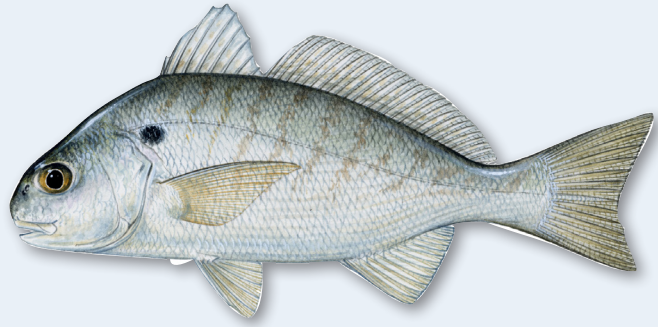

# Coastal Fishes of Maryland

**Atlantic Croaker**

**Black Drum**

**Spotted Seatrout**

**Southern Kingfish**

**Spot**

**Red Drum**

**Weakfish**

**Blueline Tilefish**

**Black Sea Bass**

**Tautog**

**Sheepshead**

**Gray Triggerfish**

**Striped Bass**

**Bluefish**

**Summer Flounder**