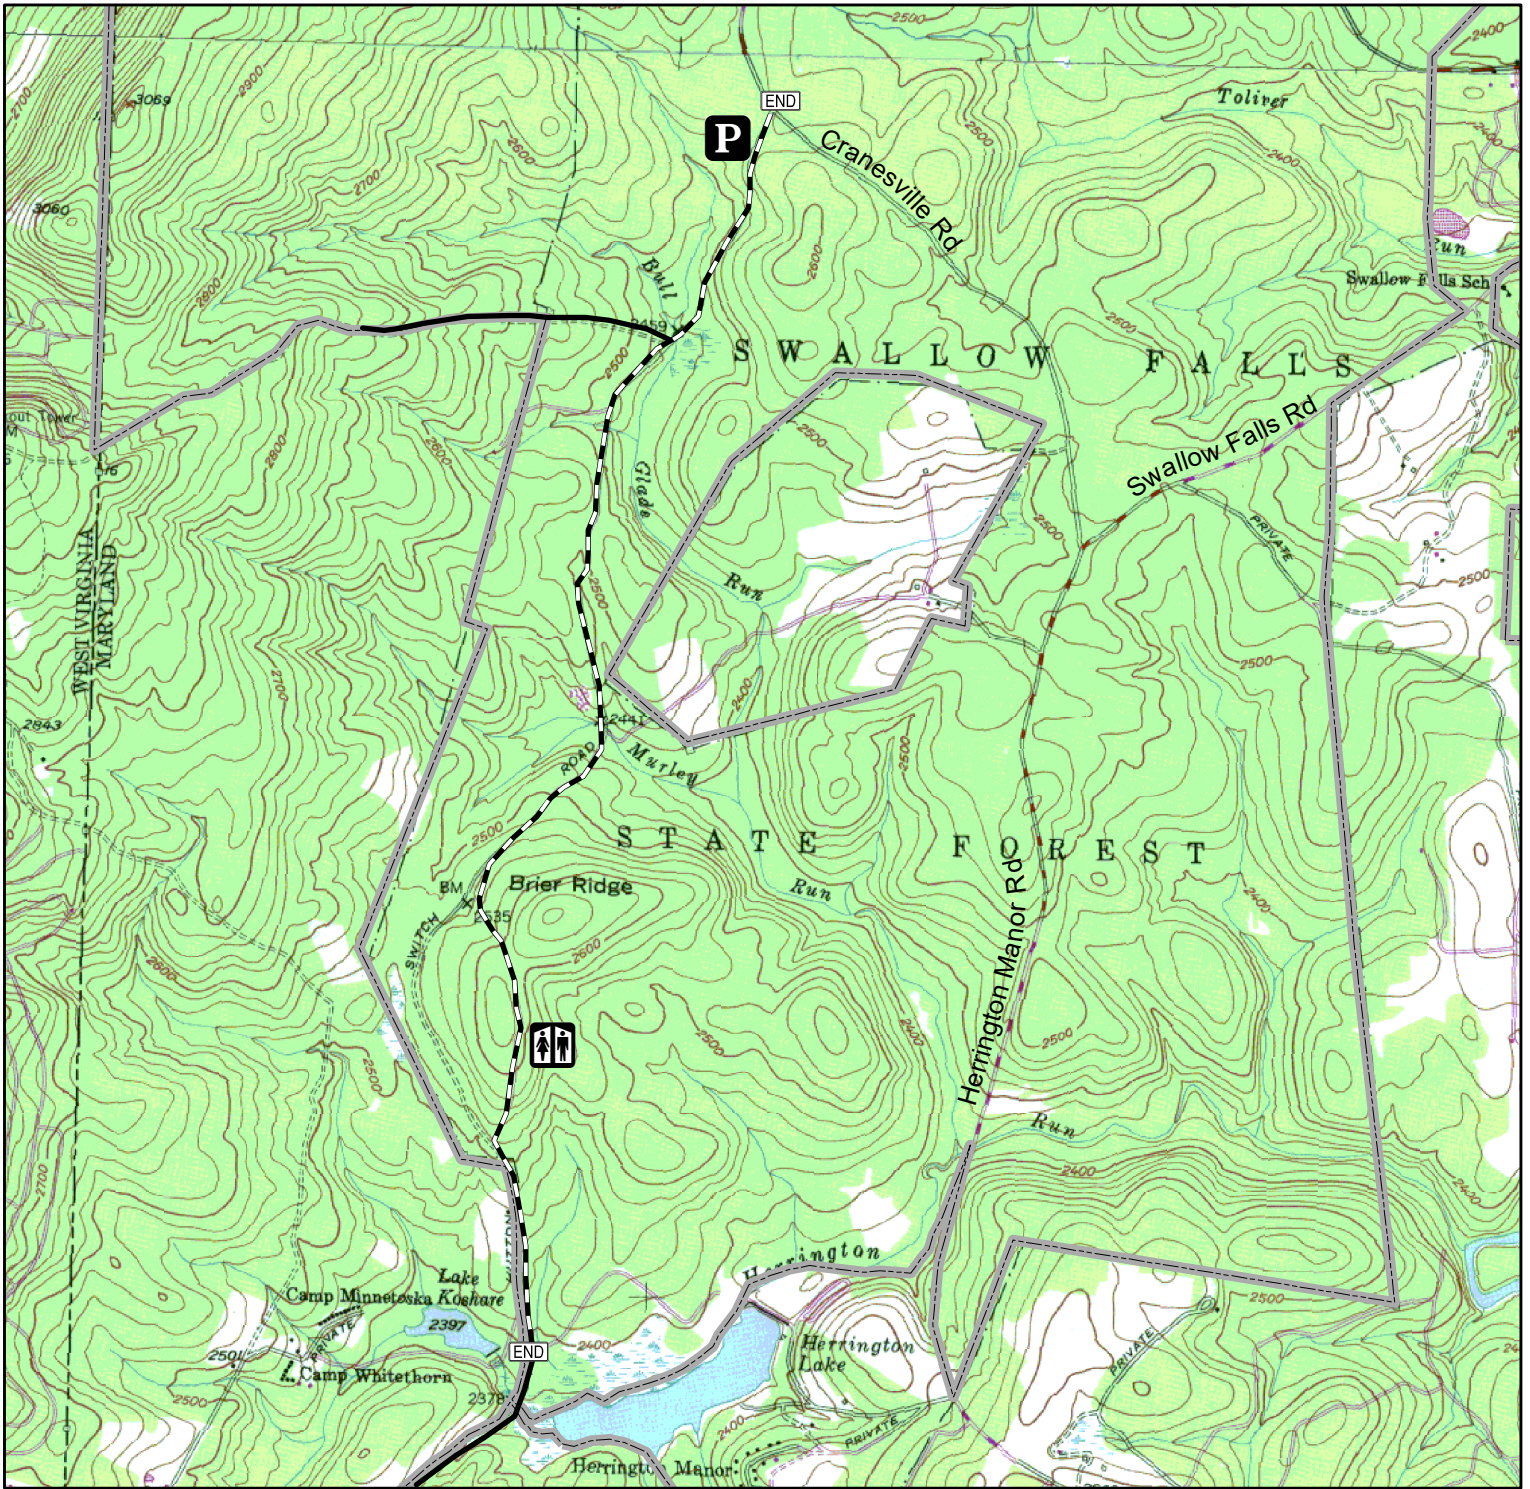

# SNAGGY MOUNTAIN ROAD/ORV TRAIL (3.2 MILES)

-  State Boundary
-  Designated ORV Trail
-  Forest Road
-  Parking
-  Restroom
-  Disabled Hunter Access  
(Permit Required)
-  End of Trail