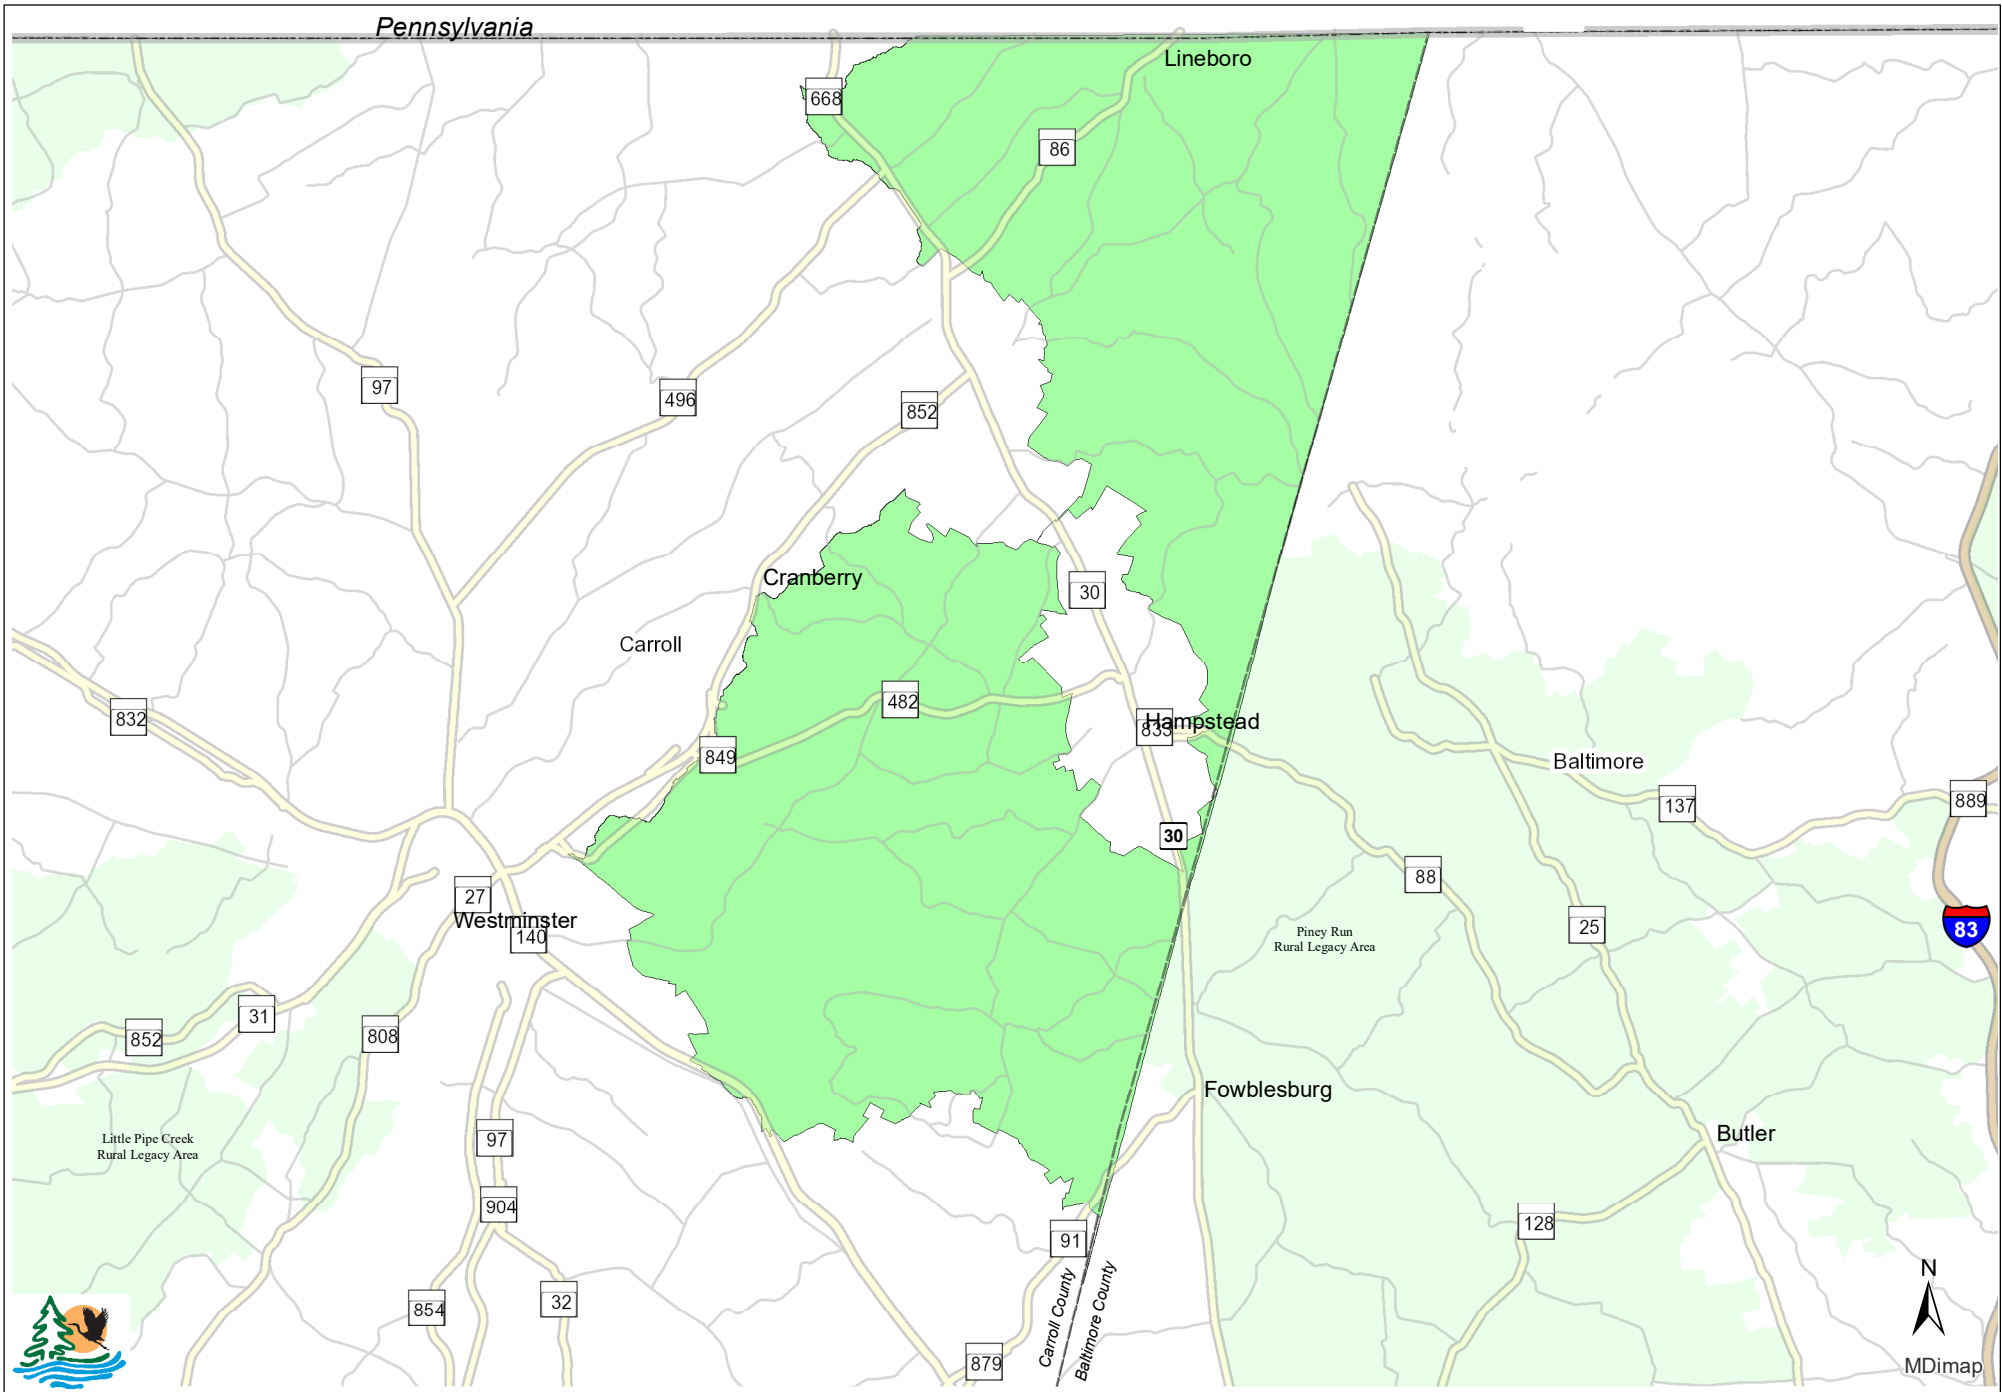

Upper Patapsco Rural Legacy Area

Map Production Date: January 2019