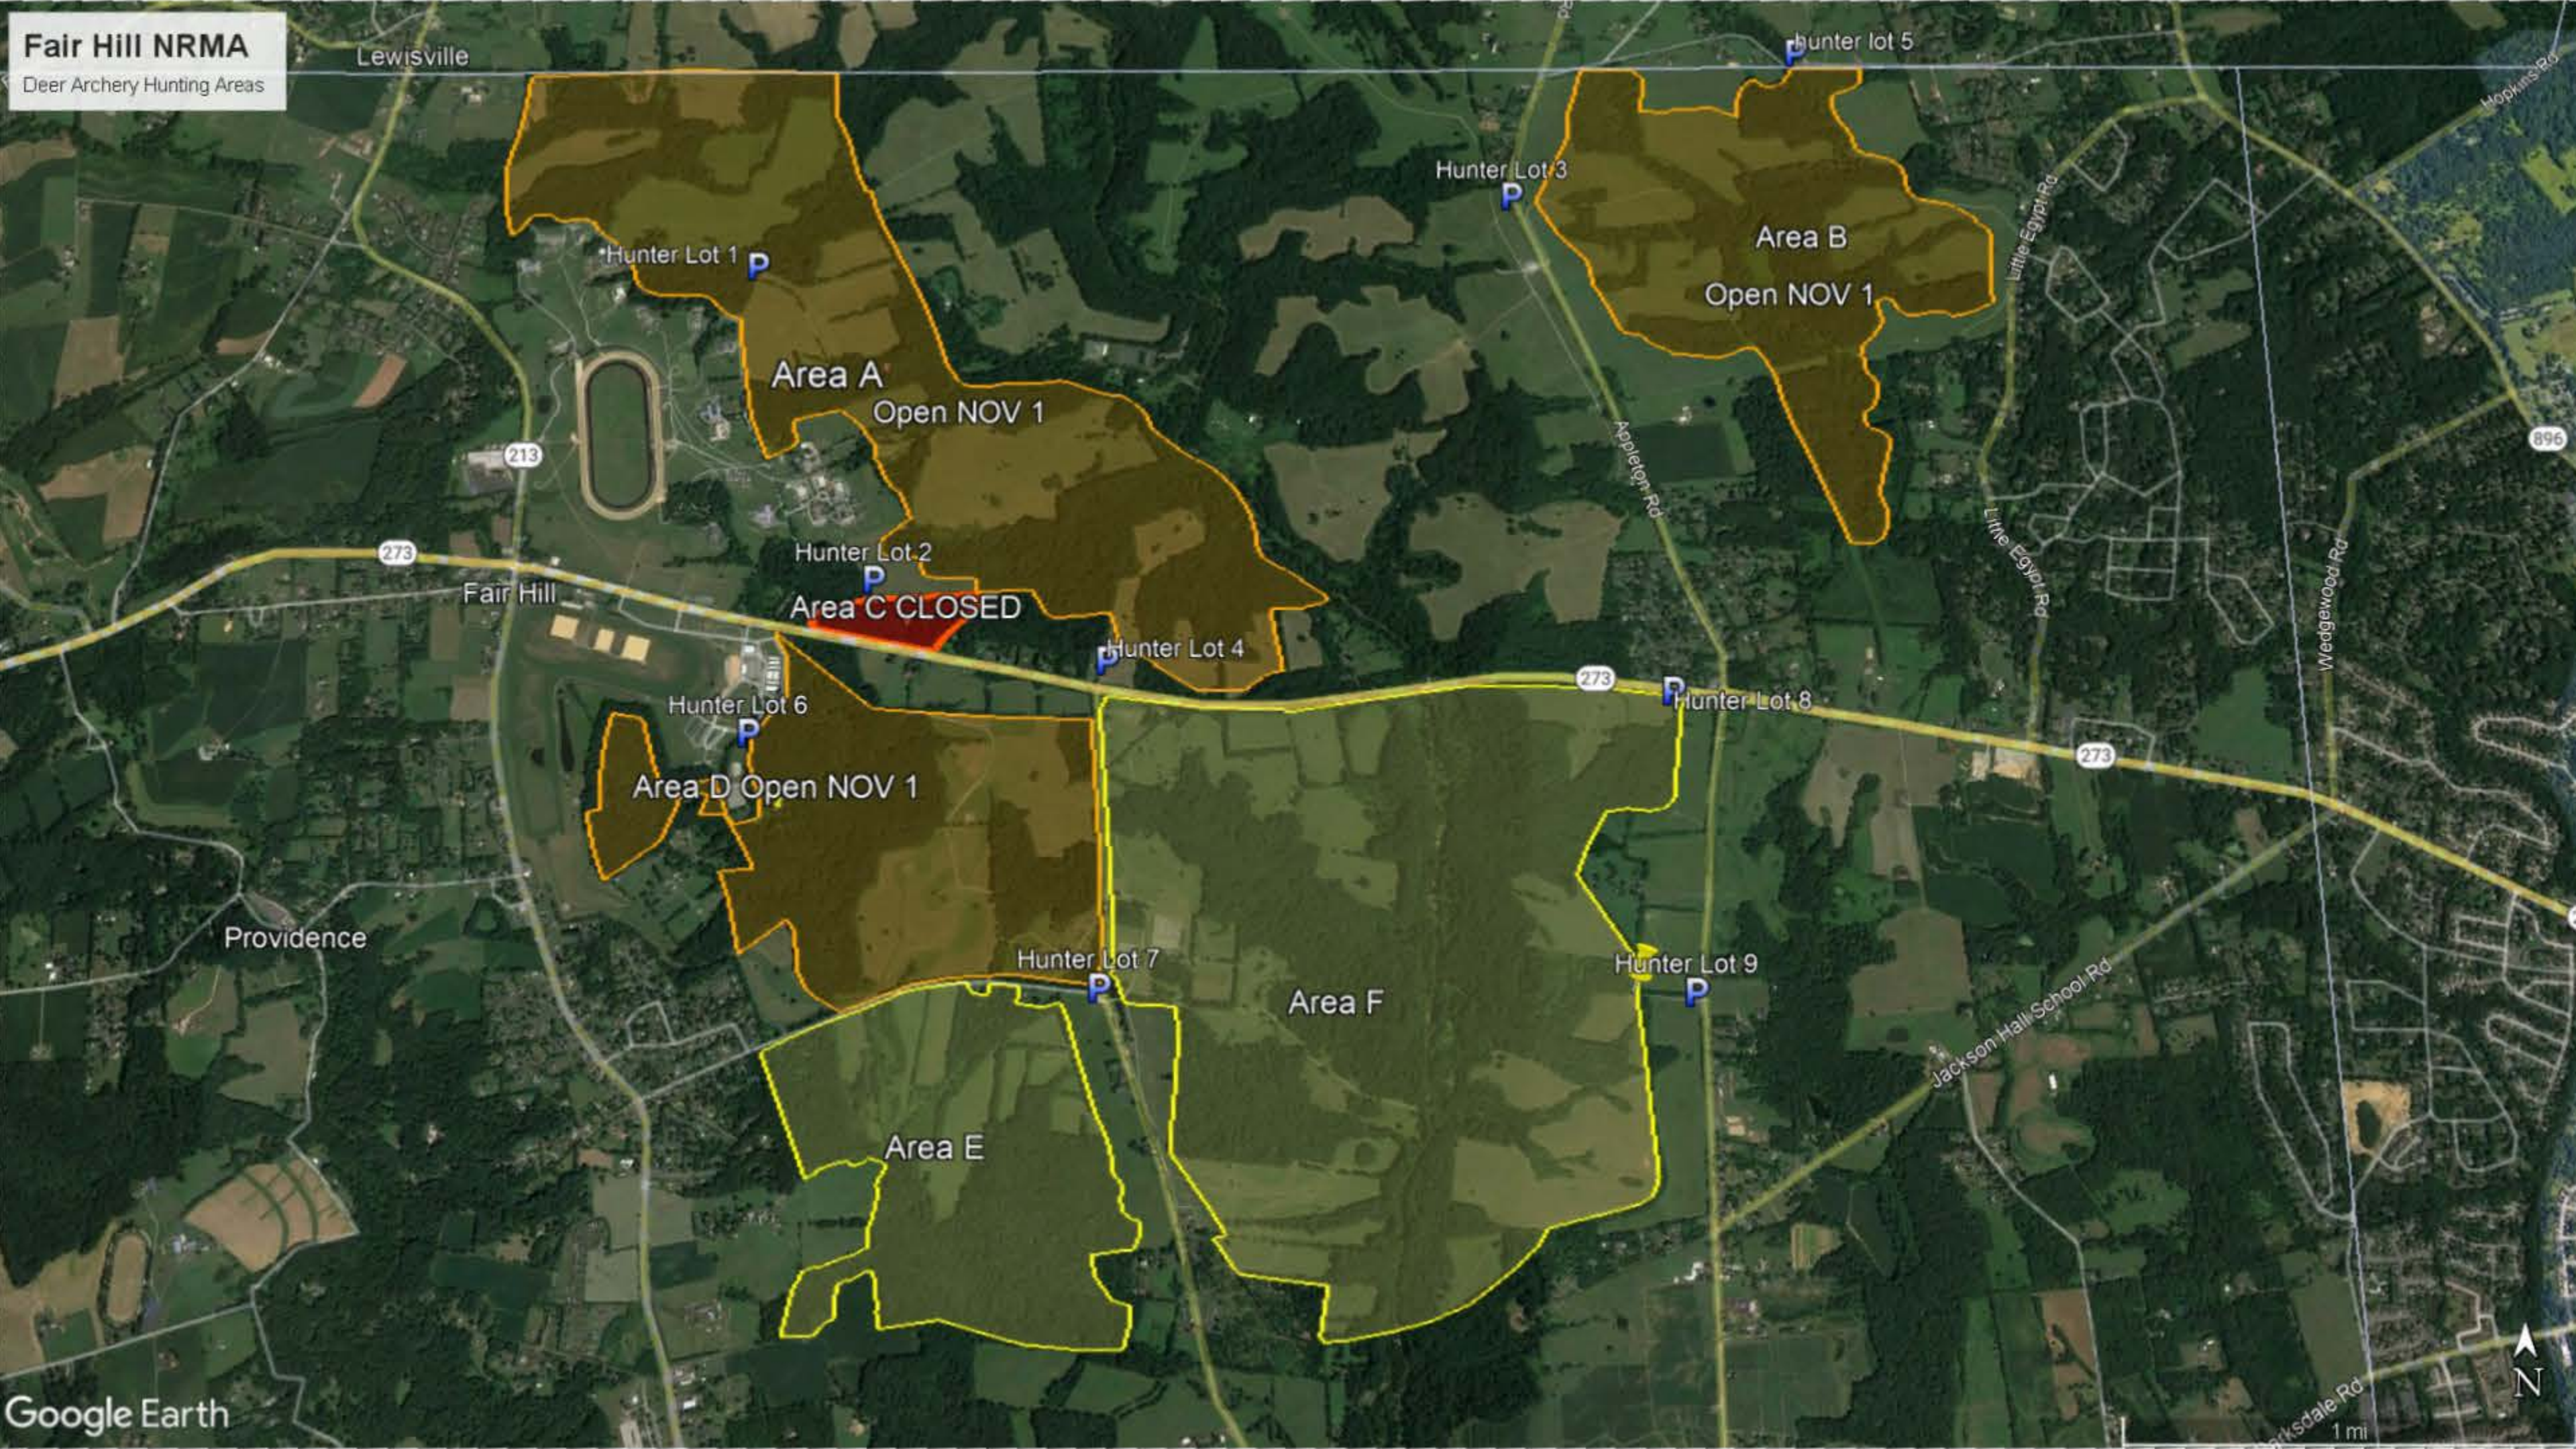

# Fair Hill NRMA

Deer Archery Hunting Areas

**Fair Hill NRMA**  
Deer Archery Hunting Areas

Hunter Lot 10

Area G

Big Elk Creek

Elk Mills

277

1000 ft