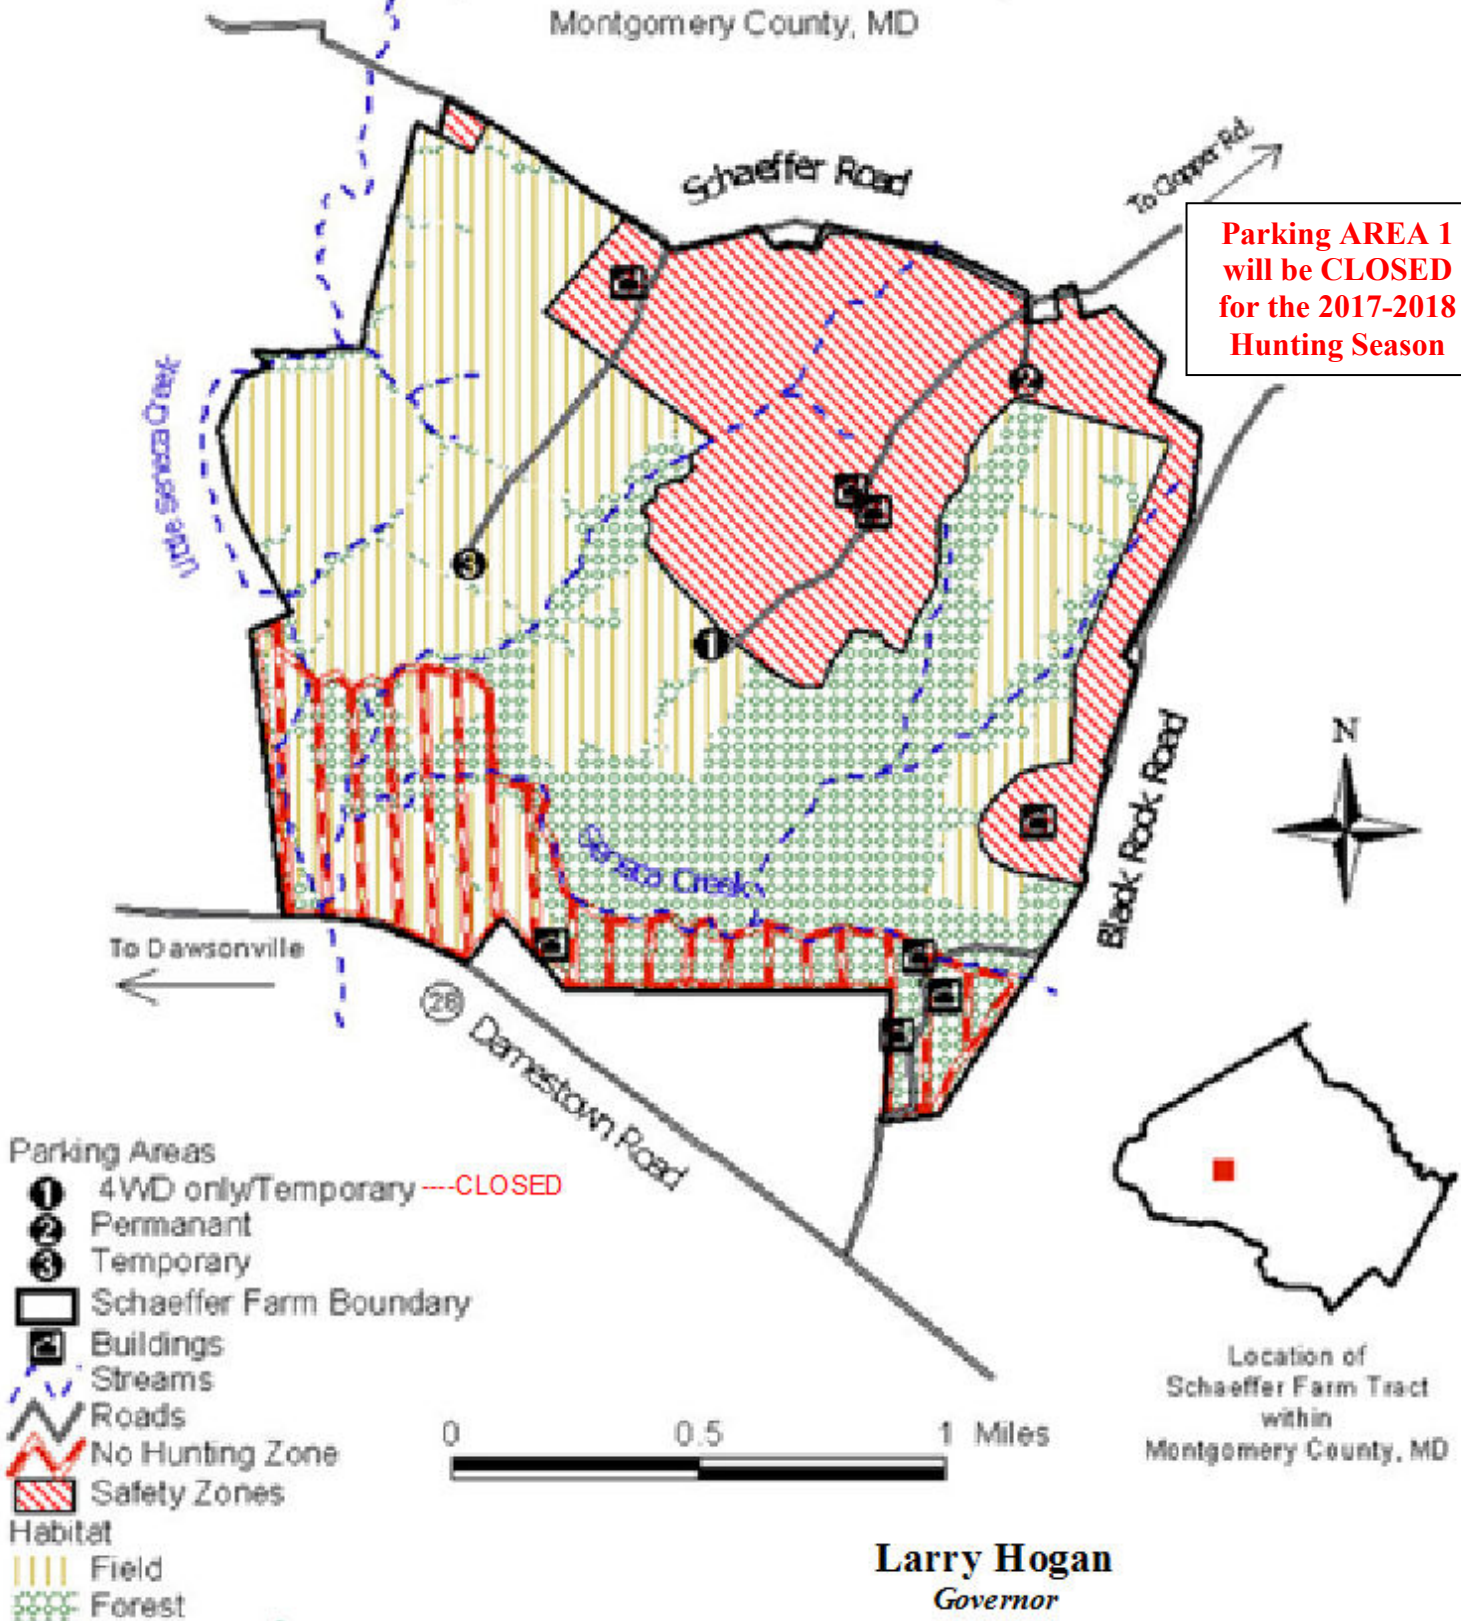

Seneca Creek State Park (Schaeffer Farm Tract)

Montgomery County, MD

**Parking AREA 1
will be CLOSED
for the 2017-2018
Hunting Season**

Parking Areas

- ① 4WD only/Temporary ---CLOSED
- ② Permanent
- ③ Temporary
- ▭ Schaeffer Farm Boundary
- 🏠 Buildings
- ~ Streams
- ⚡ Roads
- 🚫 No Hunting Zone
- 🚧 Safety Zones

Habitat

- ▨ Field
- 🌲 Forest

Larry Hogan
Governor
Boyd K. Rutherford
Lt. Governor
Mark J. Belton
Secretary